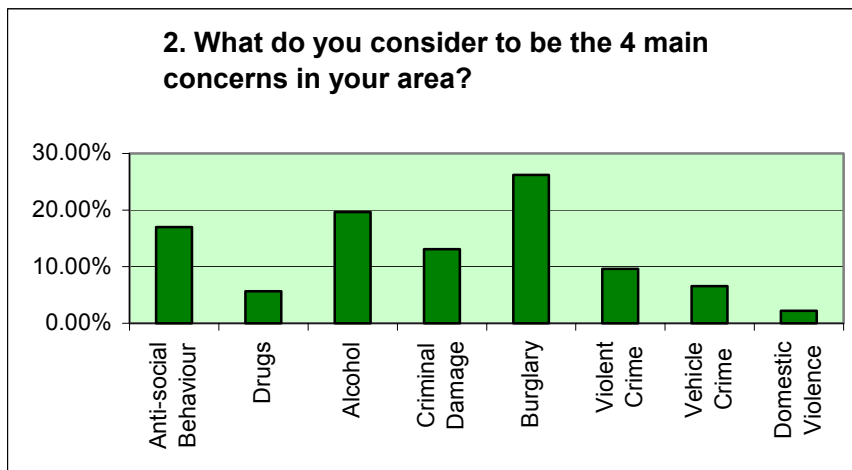

Area Forum 5 30th November 2004 Newton Aycliffe

25 Respondents

4. What do you think are the top 4 causes that promote a fear of crime in your community?

5. Which of the following could lead to a perception of neglect in your neighbourhood?

6. What do you think are the 4 most effective ways of engaging with young people?

7. What are the most common types of complaint you receive from your community about Anti- Social Behaviour?

8. In your community do you think there is a problem with the following: